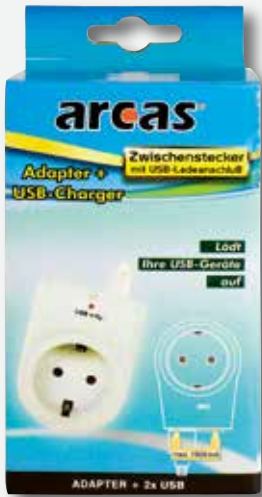

2x
500mA

Adapter with USB

- 1 Adapter + 2 included ports for USB-devices
- USB-Output: DC 5V, Power: maximum 1000mA
- 16A, 110-230V, 50Hz
- with surge protection
- incl. child protection

Article-No.	EAN-Code	Qty. inner box	Qty. outer box
947 10001	4260030258826	10	60