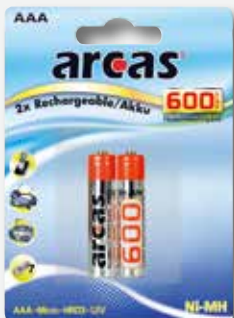

Ni-MH HR03 AAA 600 1,2V

1. Capacity 600mAh
   - is suitable for solar garden lighting or cordless phones
2. available as 2 pcs blistercard

Article-No.	EAN-Code	Qty. inner box	Qty. outer box
177 06203	4260030254798	12	144