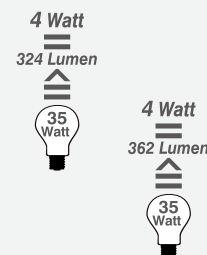

Article-No.	EAN-Code	Qty. inner box	Qty. outer box
397 00206	4260030250325	25	50
397 00205	4260030250332	25	50

4W LED Globe E27

warm white

neutral white

- A55 Globe, 3000 kelvin, 324 lumens
- 220-240V 50Hz 35mA , 180° beam angle
- Size 54,5x 101mm
- A55 Globe 4000 kelvin, 362 lumens
- 220-240V 50Hz 35mA , 180° beam angle
- Size 54,5x 101mm